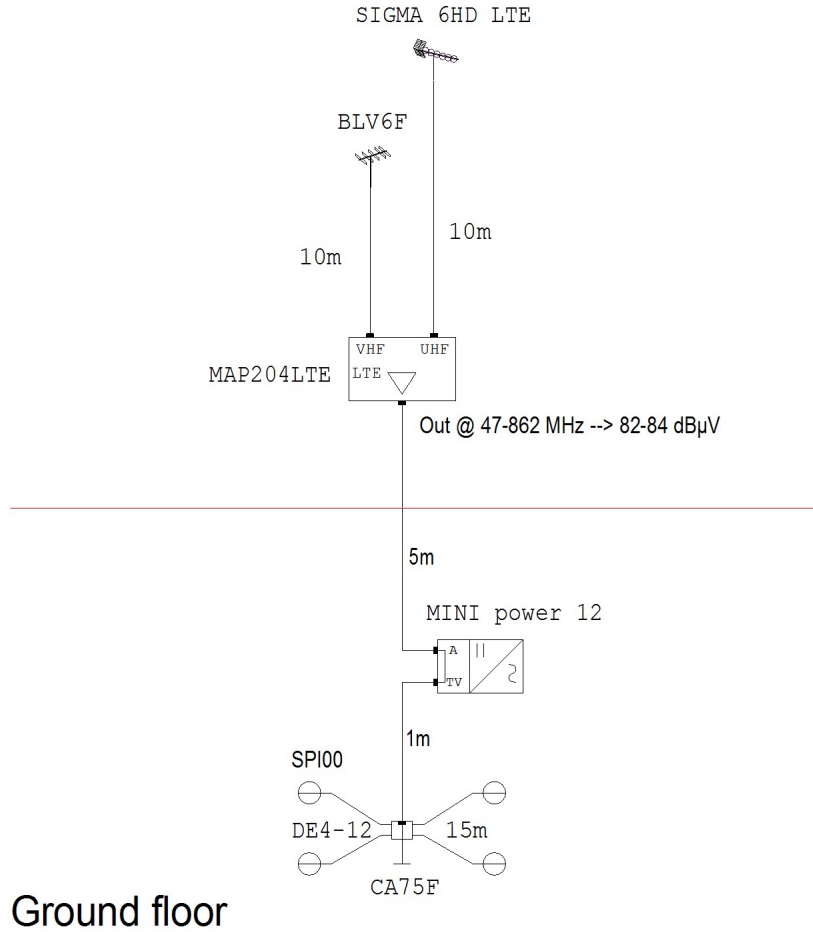

Single House 4 TV sockets

Ground floor

Indication of antennas, antenna holders and preamplifiers from the pole in the scheme is purely indicative, as the choice depends exclusively from the type of TV signal received in the zone of construction of the plant and the structure of the building. The present scheme of proposed maximum does not constitute a project to be drafted by designer enabled stable. The present scheme of maximum proposed does not constitute a project that must be drawn up by a qualified designer.

The sizing of the antennas, mixers, amplifiers and related supports of fixing is purely indicative as the choice depends exclusively by the type of signal received in the area where the system is built.

The lengths of the paths in the diagram are purely indicative.

The plant distribution and simulation are made using a cable with 7mm diameter (PAS4007111).

	Azienda: FRACARRO RADIOINDUSTRIE S.	Schema: Single House 4 TV sockets (ver.1)	File: Singola_1p_1app_eng.frx
	Indirizzo: Customer Service Department Via Cazzaro 3, 31033 Castelfranco Veneto (TV)	Impianto:	Data: 29/05/2018
			Stampa Foglio: Foglio1 (1/1)
			Autore: Customer Service FRACARRO